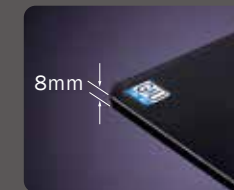

鋼化玻璃面板 High Density Tempered Glass Cooktop

8mm特厚高密度鋼化玻璃及纖維防爆網，雙重保護，耐溫耐磨損防腐蝕。
8mm-thick high density tempered glass with fibre netting layer underneath the glass provides extra safety against accidental shattering.

* 限煤氣型號，石油氣型號為5,000W
TG model only. LP model max 5000W